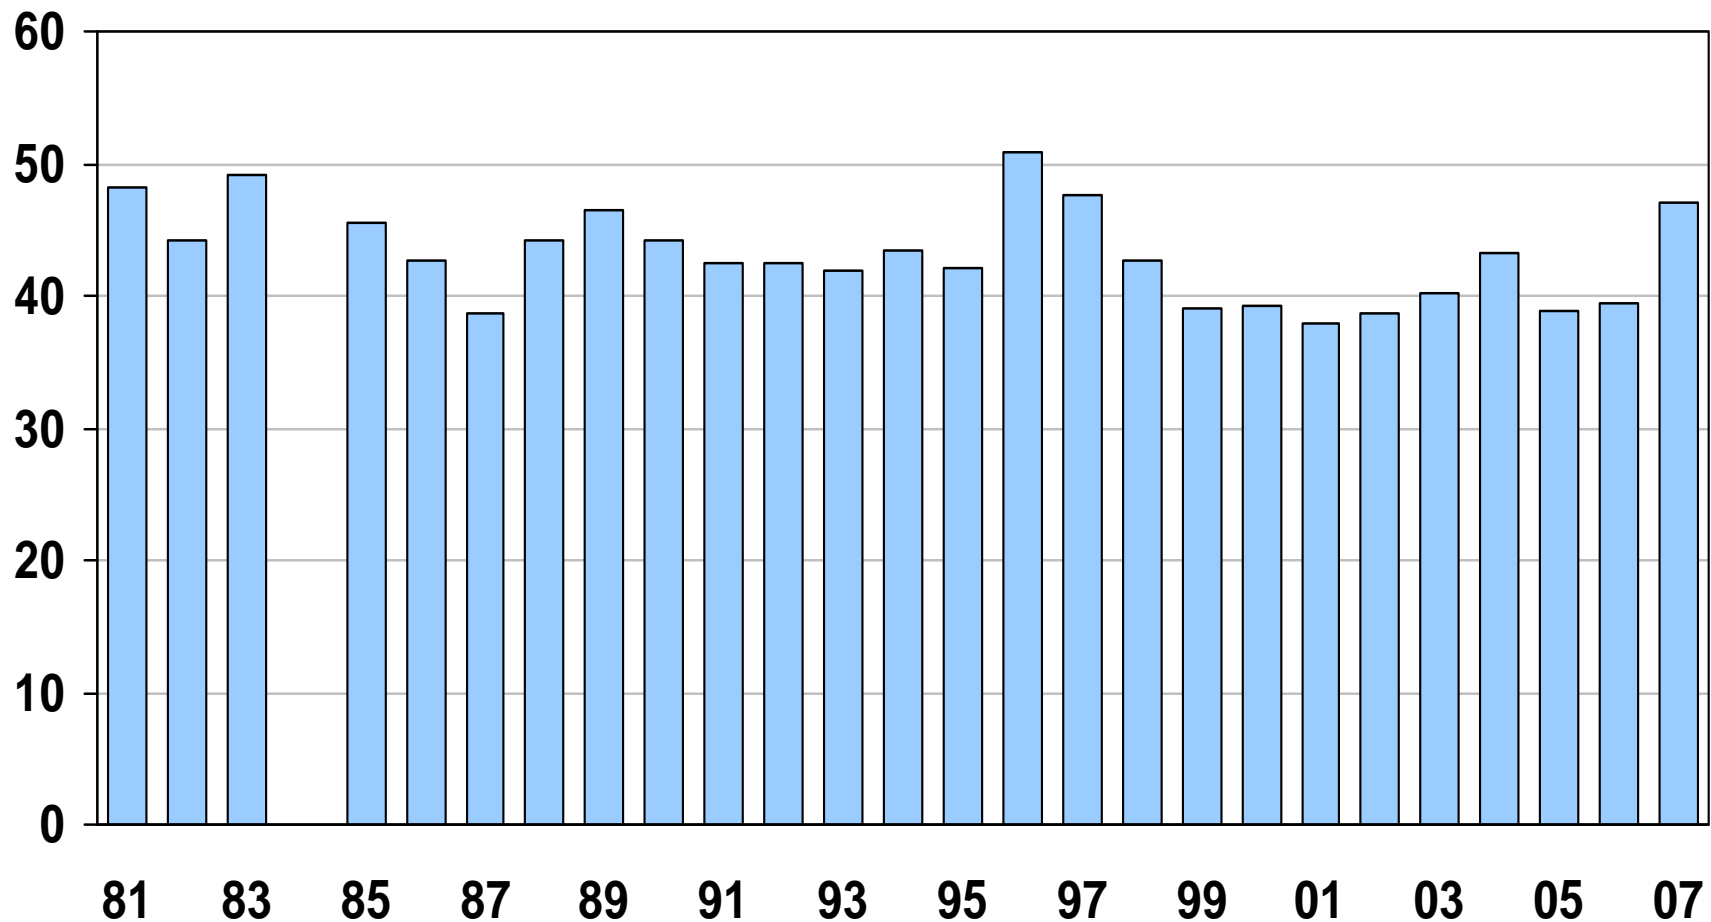

Iowa Farrow to Finish Cost of Production, 1981-2007

\$ Per Cwt

Source: John Lawrence, Iowa State University