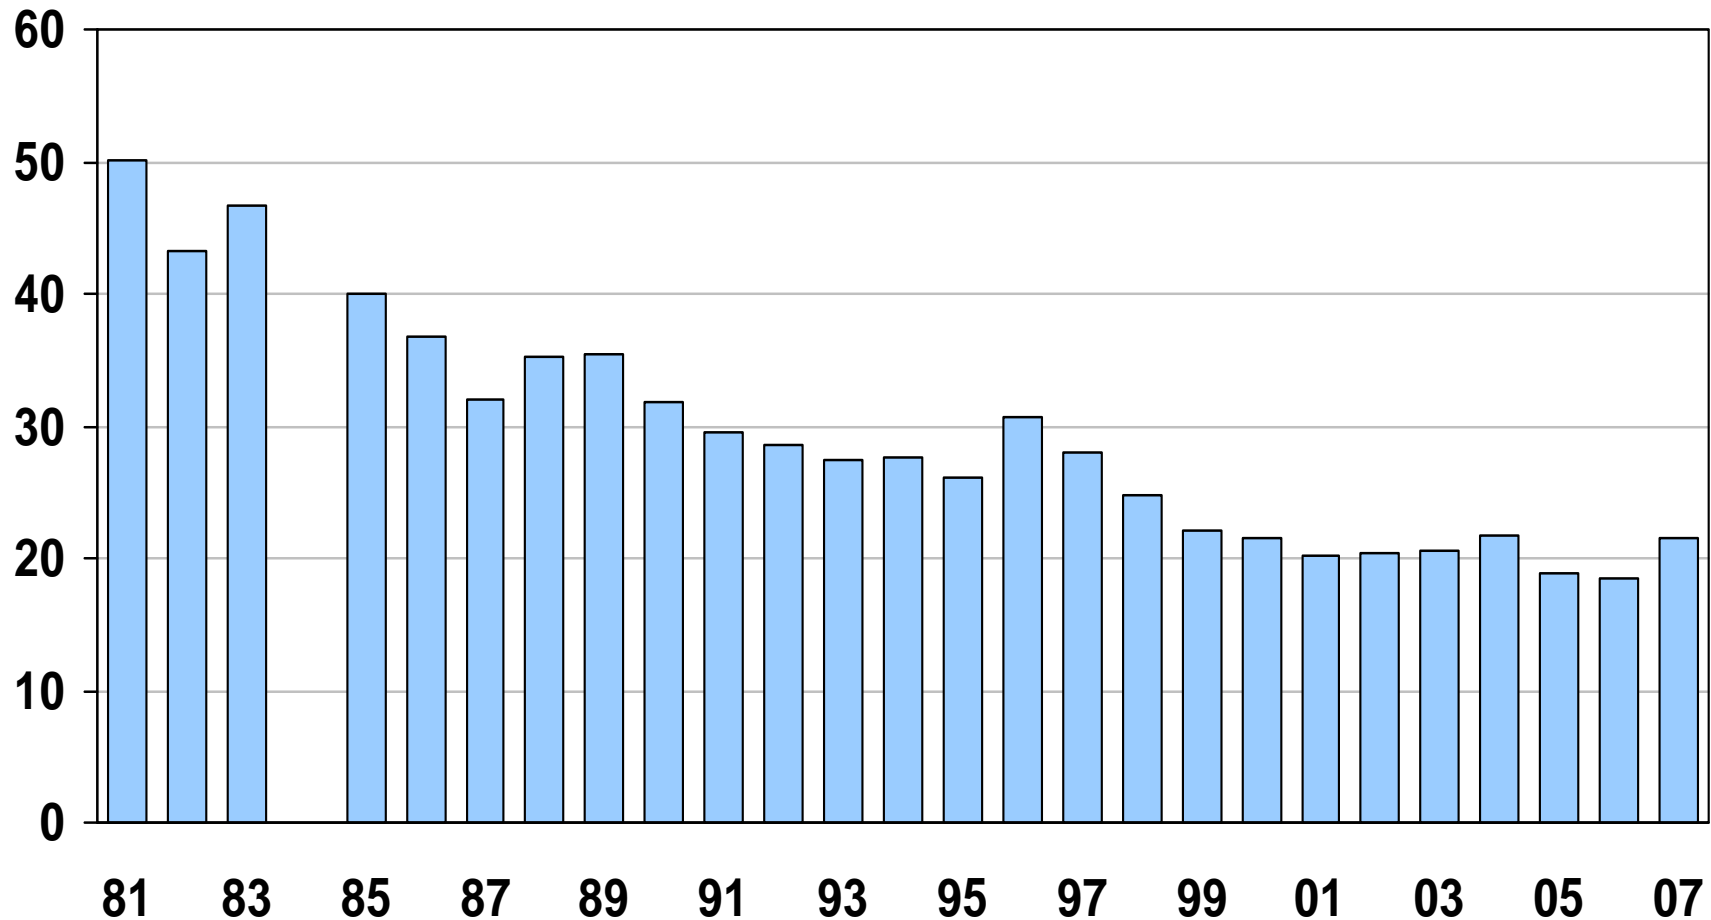

Iowa Deflated Cost of Production, 1981-2007

\$ Per Cwt

Source: John Lawrence, Iowa State University