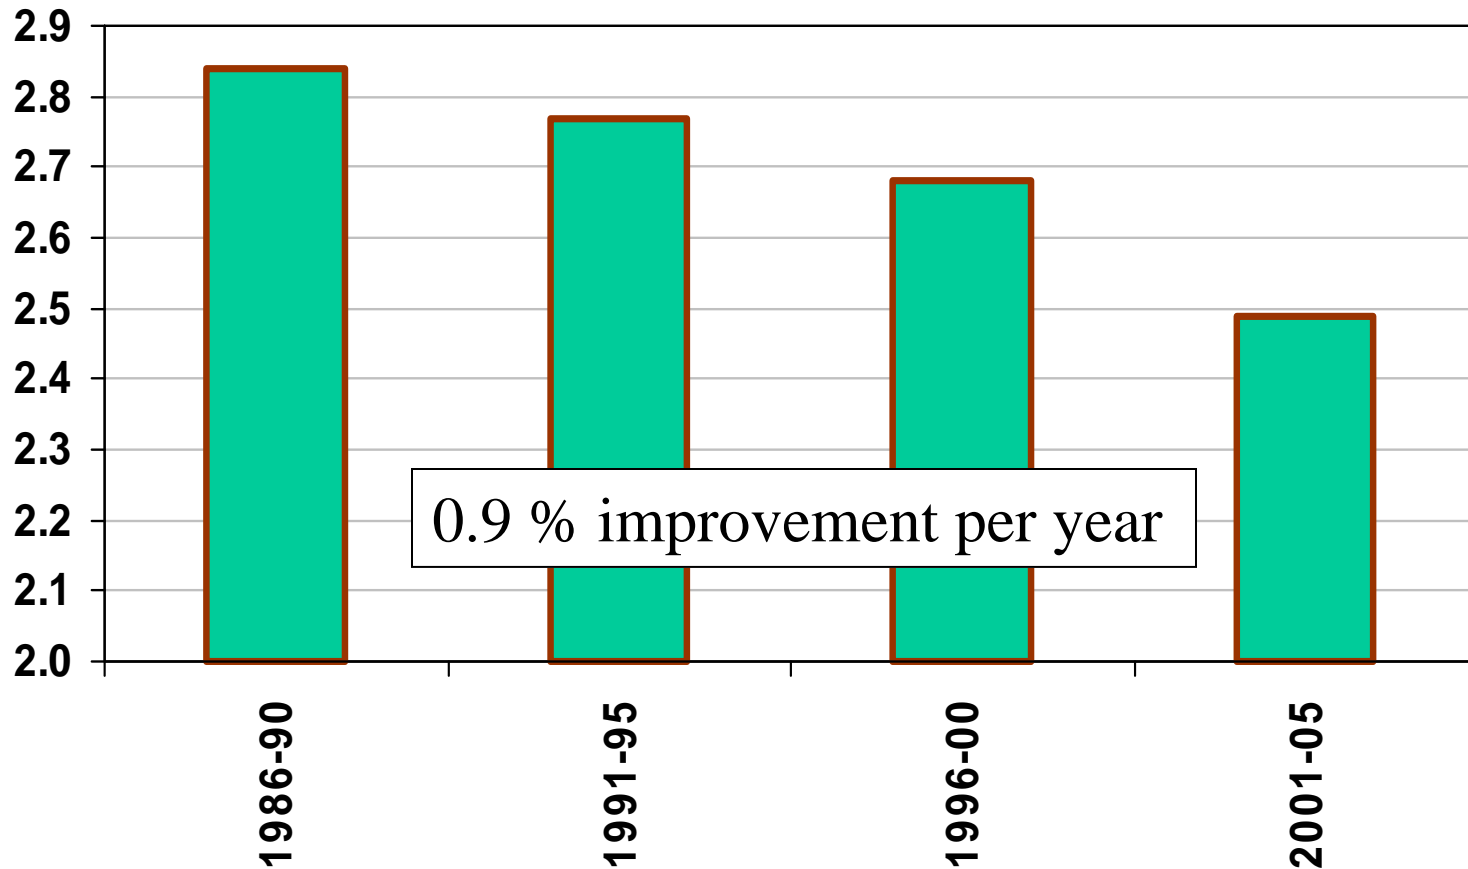

# Hog Feed Conversion: 45 lbs. to Market

pounds of feed per pound of growth

Pounds

Source: Large hog integrator