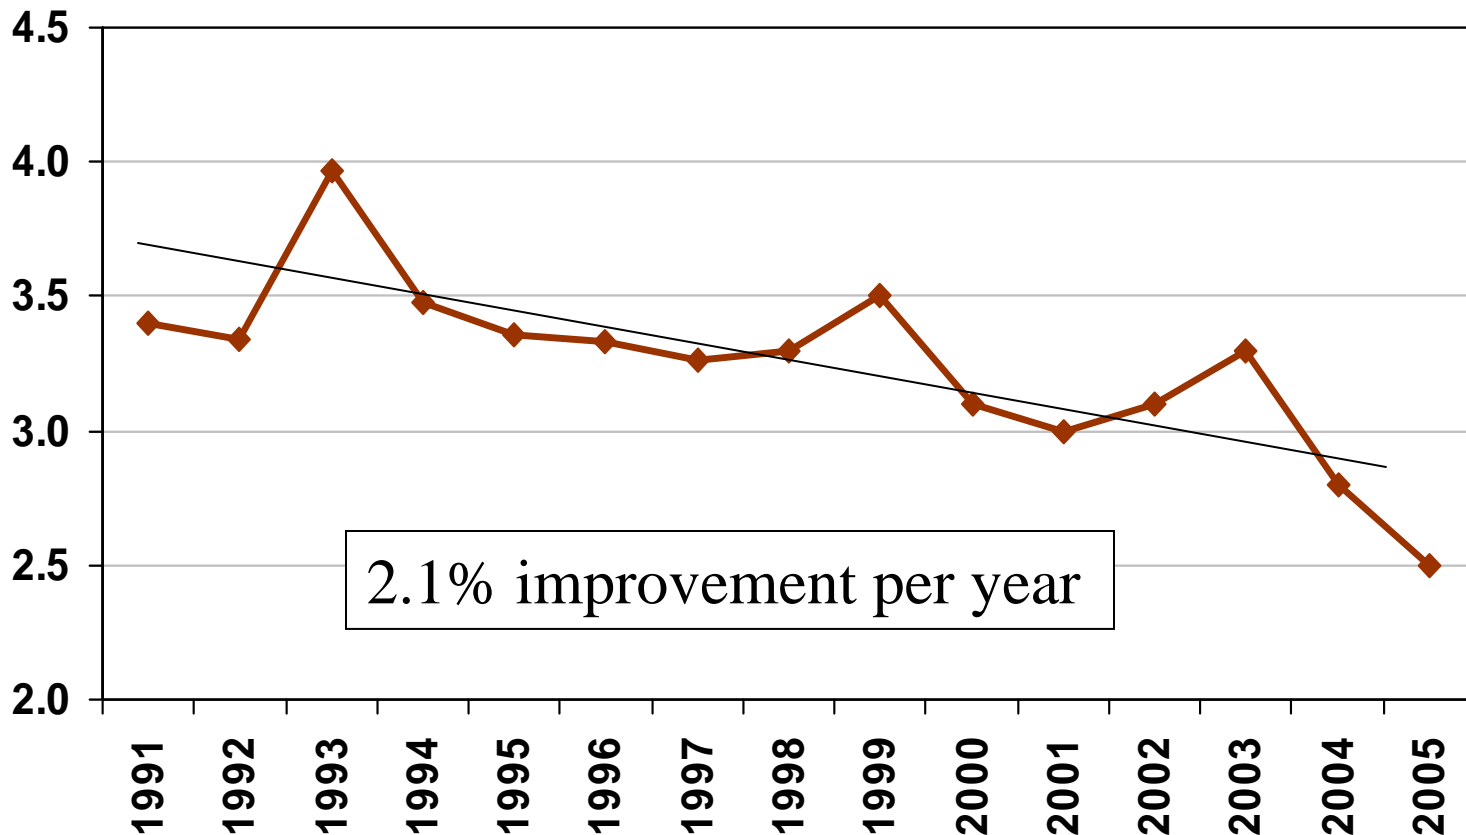

# Whole Herd Feed Conversion, 1991-2005

pounds of feed per pound of growth

Pounds

Source: Missouri family hog farm